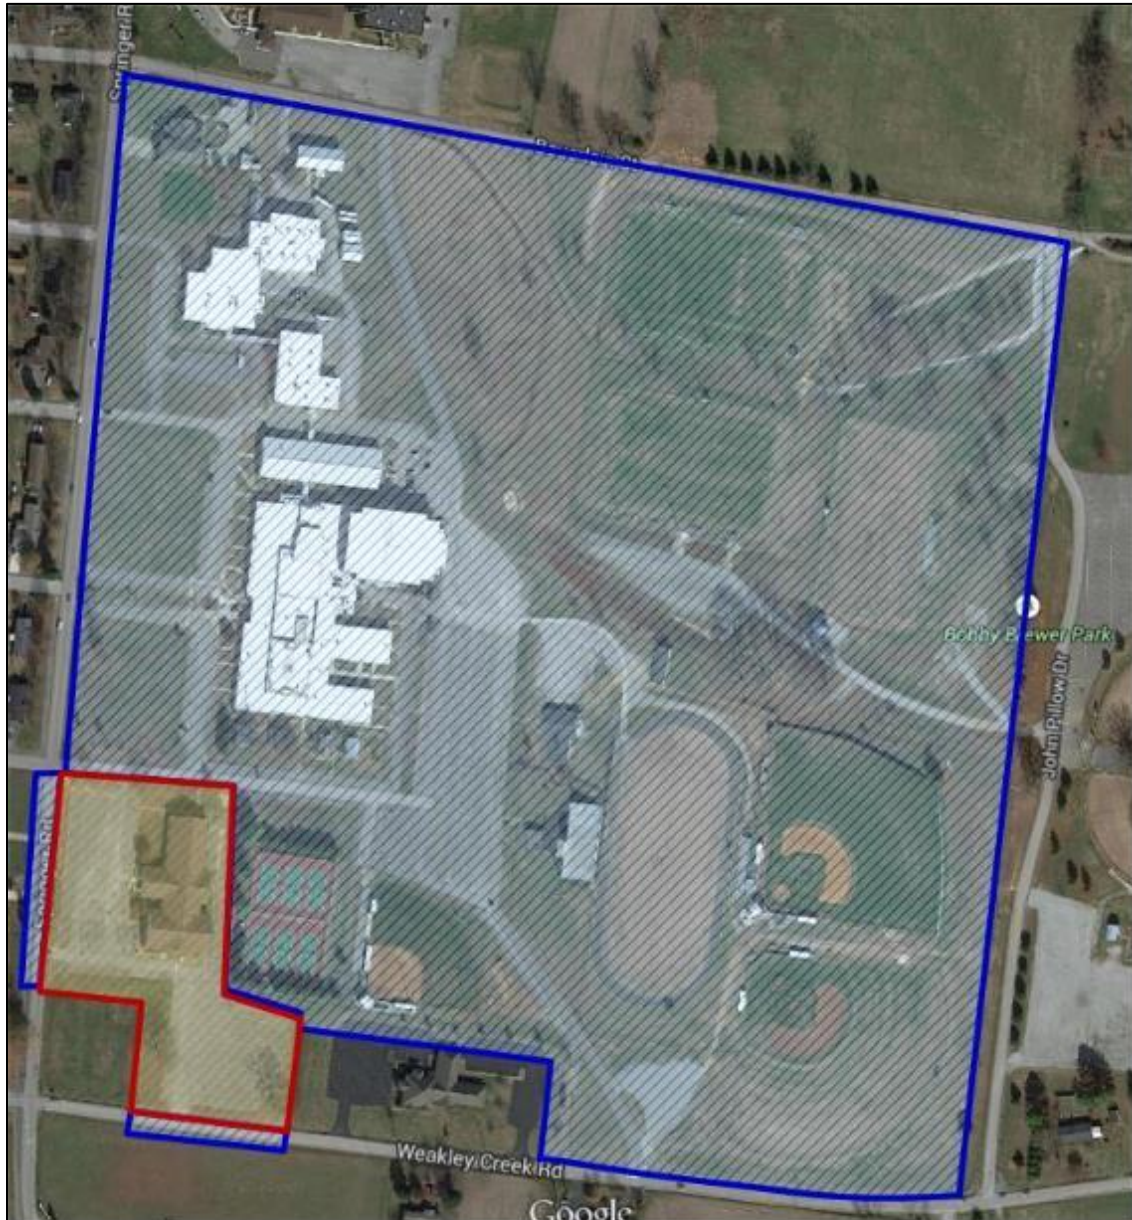

Appendix D: Geographic Area Maps

Columbia State Community College (Columbia Campus)

LEGEND

Public Property

Campus Property

Columbia State Community College (Lewisburg Campus)

LEGEND

	Public Property
	Campus Property

Columbia State Community College (Williamson Campus)

LEGEND

	Public Property
	Campus Property

Columbia State Community College (Lawrence Campus) (Old 1620 Springer Road Location)

The Lawrence Campus relocated from the 1620 Springer Road location to 169 Southern Tennessee Lane on January 1, 2021.

LEGEND

Public Property

Campus Property

Columbia State Community College (Lawrence Campus) (New 169 Southern Tennessee Lane)

The Lawrence Campus relocated from the 1620 Springer Road location to 169 Southern Tennessee Lane on January 1, 2021.