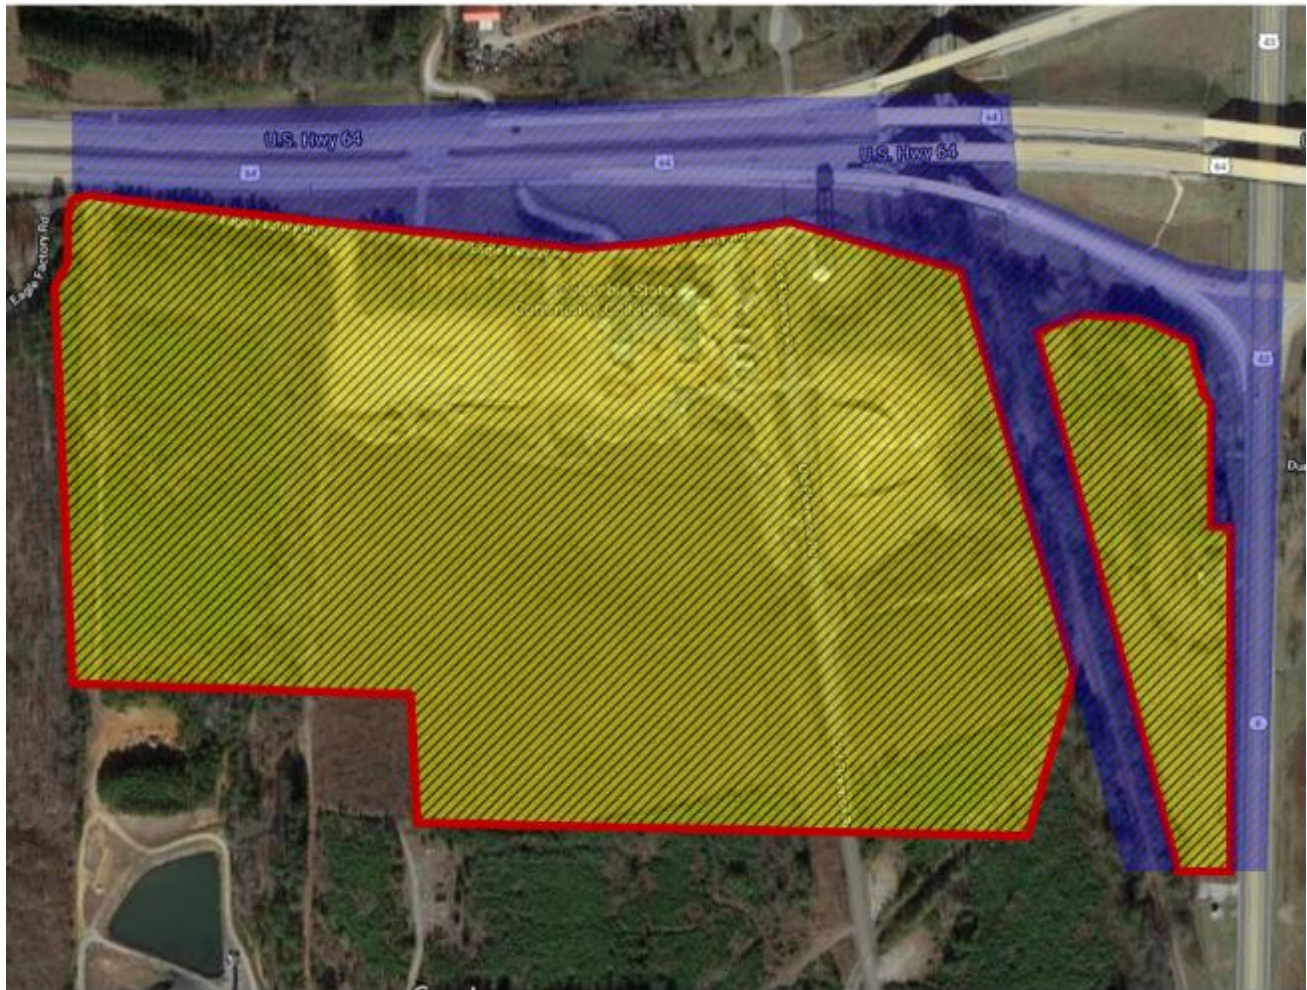

Columbia State Community College (Williamson Campus)

LEGEND

	Public Property
	Campus Property

Columbia State Community College (Lawrence Campus) (Old 1620 Springer Road Location)

The Lawrence Campus relocated from the 1620 Springer Road location to 169 Southern Tennessee Lane on January 1, 2021.

LEGEND

Public Property

Campus Property

Columbia State Community College (Lawrence Campus) (New 169 Southern Tennessee Lane)

The Lawrence Campus relocated from the 1620 Springer Road location to 169 Southern Tennessee Lane on January 1, 2021.

LEGEND

	Public Property
	Campus Property

Columbia State Community College (Clifton Campus)

LEGEND

Public Property

Campus Property

Columbia State Community College (Northfield Training Center)

LEGEND